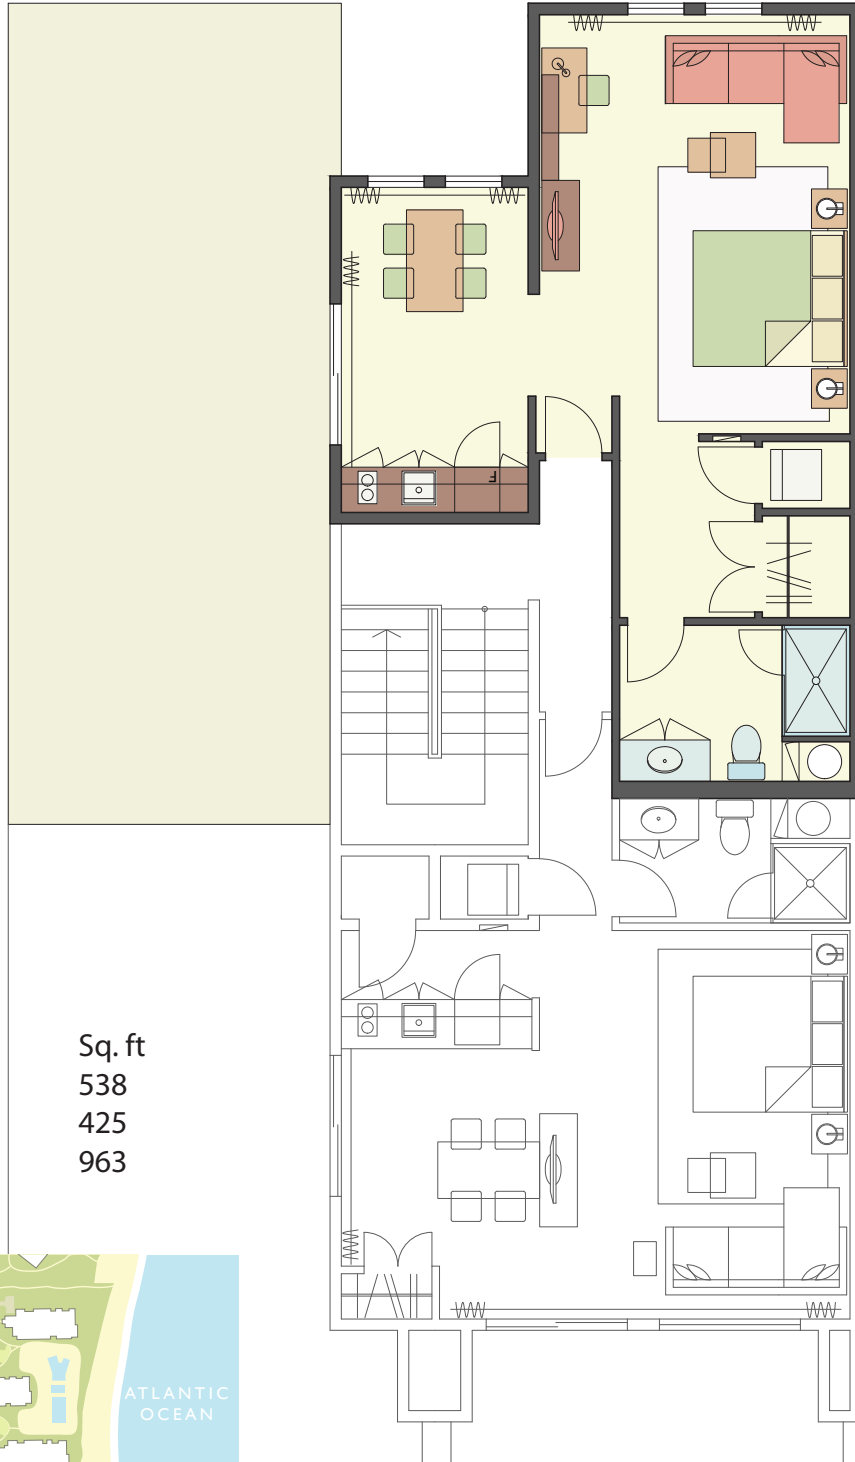

# RESIDENCE STYLE "K"

STUDIO K

Interior  
Terrace  
Total

Sq. ft  
538  
425  
963